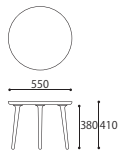

COFFEE TABLE 120

SIZE : W1200xD600xH400
COLOR: Natural / Dark Brown
PRICE : ¥138,000 (税別)

SIDE BOARD

SIZE : W1500xD450xH670
COLOR: Natural / Dark Brown
PRICE : ¥298,000 (税別)

COFFEE TABLE 100

SIZE : W1000xD600xH400
COLOR: Natural / Dark Brown
PRICE : ¥135,000 (税別)

DESK

SIZE : W700xD500xH820
COLOR: Natural / Dark Brown
PRICE : ¥148,000 (税別)

SIDE TABLE

SIZE : W550xD550xH410
COLOR: Natural / Dark Brown
PRICE : ¥68,000 (税別)

STOOL

SIZE : W450xD300xH500 (SH450)
COLOR: Natural / Dark Brown
PRICE : ¥78,000 (税別)

TV BOARD 180

SIZE : W1800xD450xH450
COLOR: Natural / Dark Brown
PRICE : ¥278,000 (税別)

LADDER

SIZE : W530xD50xH1600
COLOR: Natural / Dark Brown
PRICE : ¥68,000 (税別)

※受注生産品(納期90日)

TV BOARD 150

SIZE : W1500xD450xH450
COLOR: Natural / Dark Brown
PRICE : ¥208,000 (税別)

HEADREST

SIZE : W510xD170xH490
(クッション部: W510xφ170)
PRICE : [Leather] ¥40,000 (税別)
[Fabric] ¥24,000 (税別)

※受注生産品(納期60日)

Serial Number plate [シリアルナンバープレート]

チェア、ソファのみシリアルナンバープレート付き。
(フレーム内側)

BRIDGE DESIGN HANS SANDGREN JAKOBSEN

Fabric [布]

Nランク：
ポリエステル100%

Kランク：
ポリエステル86%
コットン14%