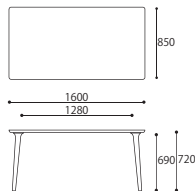

### BENCH 120

SIZE : W1230xD380xH450  
 COLOR: Natural / Dark Brown  
 PRICE : [Leather] ¥120,000 (税別)  
 [Fabric] ¥100,000 (税別)

### LIGHT SIDE CHAIR

SIZE : W610xD510xH680 (SH430)  
 COLOR: Natural / Dark Brown  
 PRICE : [Leather] ¥88,000 (税別)  
 [Fabric] ¥85,000 (税別)

### DINING TABLE 180 [基本サイズ]

SIZE : W1800xD850xH720  
 COLOR: Natural / Dark Brown  
 PRICE : ¥255,000 (税別)