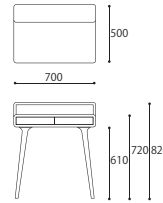

DESK

SIZE : W700xD500xH820
COLOR: Natural / Dark Brown
PRICE : ¥148,000 (税別)