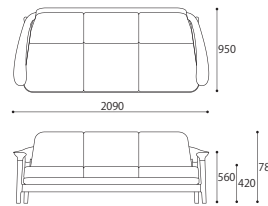

SOFA 3S

SIZE : W2090xD950xH780 (SH420)
COLOR: Natural / Dark Brown
PRICE : [Leather] ¥498,000 (税別)
[Fabric] ¥420,000 (税別)