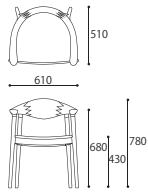

SOFA 2S DB  
W1880xD950xH780 (SH420)

SOFA 1S DB  
W930xD950xH780 (SH420)

COFFEE TABLE 120 DB  
W1200xD600xH400

COFFEE TABLE 100 DB  
W1000xD600xH400

SIDE TABLE DB  
W550xD550xH410

OTTOMAN DB  
W610xD500xH430

TV BOARD 180 DB  
W1800xD450xH450

TV BOARD 150 DB  
W1500xD450xH450

SIDE BOARD DB  
W1500xD450xH670

DESK DB  
W700xD500xH820

STOOL DB  
W450xD300xH500 (SH450)

LADDER DB  
W530xD500xH1600

### ARM CHAIR

SIZE : W610xD510xH780 (SH430)  
 COLOR: Natural / Dark Brown  
 PRICE : [Leather] ¥128,000 (税別)  
 [Fabric] ¥125,000 (税別)