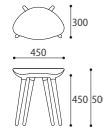

SIDE TABLE

SIZE : W550xD550xH410
COLOR: Natural / Dark Brown
PRICE : ¥68,000 (税別)

STOOL

SIZE : W450xD300xH500 (SH450)
COLOR: Natural / Dark Brown
PRICE : ¥78,000 (税別)