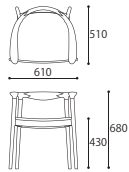

LIGHT CHAIR

SIZE : W610xD510xH680 (SH430)
COLOR: Natural / Dark Brown
PRICE : [Leather] ¥108,000 (税別)
[Fabric] ¥105,000 (税別)