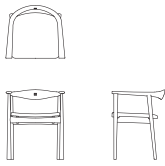

SIDE CHAIR  
W515×D515×H675 (SH440)

DINING BENCH  
W1220×D400×H440

HIGH SHELF  
W1000×D320×H1570

LOW SHELF  
W1000×D320×H870