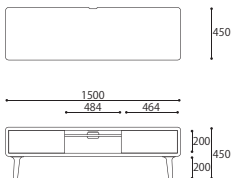

### STOOL

SIZE : W450xD300xH500 (SH450)  
 COLOR: Natural / Dark Brown  
 PRICE : ¥78,000 (税別)

### TV BOARD 180

SIZE : W1800xD450xH450  
 COLOR: Natural / Dark Brown  
 PRICE : ¥278,000 (税別)

### LADDER

SIZE : W530xD50xH1600  
 COLOR: Natural / Dark Brown  
 PRICE : ¥68,000 (税別)

※受注生産品(納期90日)