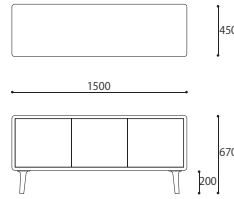

COFFEE TABLE 120

SIZE : W1200xD600xH400
COLOR: Natural / Dark Brown
PRICE : ¥138,000 (税別)

SIDE BOARD

SIZE : W1500xD450xH670
COLOR: Natural / Dark Brown
PRICE : ¥298,000 (税別)