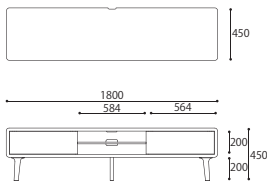

TV BOARD 180

SIZE : W1800xD450xH450
COLOR: Natural / Dark Brown
PRICE : ¥278,000 (税別)