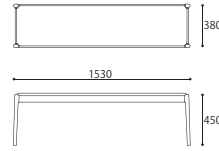

SOFA 2S DB  
W1880xD950xH780 (SH420)

SOFA 1S DB  
W930xD950xH780 (SH420)

COFFEE TABLE 120 DB  
W1200xD600xH400

COFFEE TABLE 100 DB  
W1000xD600xH400

SIDE TABLE DB  
W550xD550xH410

OTTOMAN DB  
W610xD500xH430

TV BOARD 180 DB  
W1800xD450xH450

TV BOARD 150 DB  
W1500xD450xH450

SIDE BOARD DB  
W1500xD450xH670

DESK DB  
W700xD500xH820

STOOL DB  
W450xD300xH500 (SH450)

LADDER DB  
W530xD500xH1600

### ARM CHAIR

SIZE : W610xD510xH780 (SH430)  
 COLOR: Natural / Dark Brown  
 PRICE : [Leather] ¥128,000 (税別)  
 [Fabric] ¥125,000 (税別)