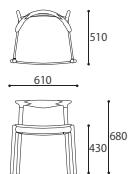

LIGHT SIDE CHAIR

SIZE : W610xD510xH680 (SH430)
COLOR: Natural / Dark Brown
PRICE : [Leather] ¥88,000 (税別)
[Fabric] ¥85,000 (税別)