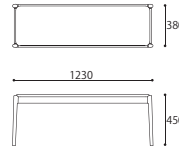

BENCH 120

SIZE : W1230xD380xH450
COLOR: Natural / Dark Brown
PRICE : [Leather] ¥120,000 (税別)
[Fabric] ¥100,000 (税別)