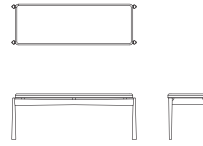

LOW SHELF
W1000×D320×H870

Torneo DINING BENCH

SIZE : W1220xD400xH440
Leather Seat PRICE : ¥85,000 (税別)
Fabric Seat PRICE : ¥75,000 (税別)
(納期:70日)
【別売】 Fabric Seat Cover ¥11,000 (税別)
(納期:70日)

※レザータイプは、Fabricシートカバーをご使用いただけません。

NEW