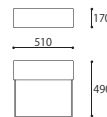

### TV BOARD 180

SIZE : W1800xD450xH450  
 COLOR: Natural / Dark Brown  
 PRICE : ¥278,000 (税別)

### LADDER

SIZE : W530xD50xH1600  
 COLOR: Natural / Dark Brown  
 PRICE : ¥68,000 (税別)

※受注生産品(納期90日)

### TV BOARD 150

SIZE : W1500xD450xH450  
 COLOR: Natural / Dark Brown  
 PRICE : ¥208,000 (税別)