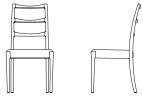

N7

Nランク = ポリエステル100%

HIGH SHELF  
W700xD300xH1290

LOW SHELF  
W1200xD300xH755

SIDE BOARD  
W1600xD415xH570

MIDDLE BOARD  
W850xD380xH1320

LOW BOARD W150  
W1500xD415xH400

LOW BOARD W180  
W1800xD415xH400