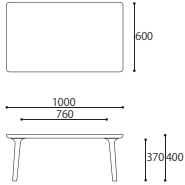

### COFFEE TABLE 120

SIZE : W1200xD600xH400  
 COLOR: Natural / Dark Brown  
 PRICE : ¥138,000 (税別)

### SIDE BOARD

SIZE : W1500xD450xH670  
 COLOR: Natural / Dark Brown  
 PRICE : ¥298,000 (税別)