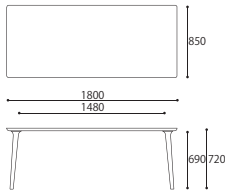

DINING TABLE 180 [基本サイズ]

SIZE : W1800xD850xH720
COLOR: Natural / Dark Brown
PRICE : ¥255,000 (税別)