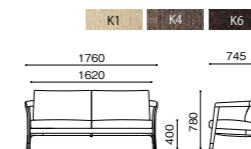

★別売カバー
K1/K4/K6 [納期60日] ¥35,000 (税別)

OTTOMAN
NA / LO70701Q-ON1 (K1/K4/K6)
MB / LO70701Q-NL1 (K1/K4/K6)
DB / LO70701Q-ND1 (K1/K4/K6)
W580xD580xH380
K1/K4/K6 [納期30日] ¥53,000 (税別)