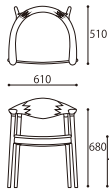

ARM CHAIR

SIZE : W610xD510xH780 (SH430)
COLOR : White Natural
PRICE : [R2(基本色)] ¥148,000 (税込¥162,800)
[特注 Leather] ¥158,000 (税込¥173,800)
[特注 Fabric] ¥148,000 (税込¥162,800)