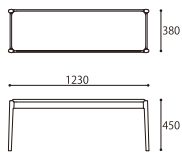

BENCH 120

SIZE : W1230xD380xH450
COLOR : White Natural
PRICE : [R2(基本色)] ¥135,000 (税込¥148,500)
[特注 Leather] ¥145,000 (税込¥159,500)
[特注 Fabric] ¥125,000 (税込¥137,500)