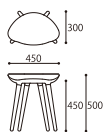

STOOL

SIZE : W450xD300xH500 (SH450)
COLOR : White Natural
PRICE : ¥88,000 (税込¥96,800)