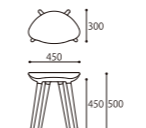

STOOL

SIZE : W450xD300xH500 (SH450)
COLOR: Black
PRICE : ¥88,000 (税込¥96,800)

ROUND TABLE

SIZE : W1050xD1050xH720
COLOR: Black
PRICE : ¥250,000 (税込¥275,000)

BRIDGE

EXTRA EDITION

DESIGN HANS SANDGREN JAKOBSEN