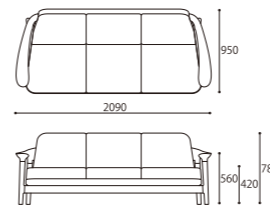

SOFA 2S DB
W1880xD950xH780 (SH420)

SOFA 1S DB
W930xD950xH780 (SH420)

OTTOMAN NA
W610xD500xH430

TV BOARD 180 NA
W1800xD450xH450

TV BOARD 150 NA
W1500xD450xH450

OTTOMAN DB
W610xD500xH430

TV BOARD 180 DB
W1800xD450xH450

TV BOARD 150 DB
W1500xD450xH450

DESK NA
W700xD500xH820

STOOL NA
W450xD300xH500 (SH450)

HEADREST
W510xD170xH490

DESK DB
W700xD500xH820

STOOL DB
W450xD300xH500 (SH450)

HEADREST
W510xD170xH490

ARM CHAIR

SIZE : W610xD510xH780 (SH430)
COLOR: Natural / Dark Brown
PRICE : [R2(基本色)] ¥148,000(税込¥162,800)
[特注 Leather] ¥158,000(税込¥173,800)
[特注 Fabric] ¥148,000(税込¥162,800)

DINING TABLE 180 [基本サイズ]

SIZE : W1800xD850xH720
COLOR: Natural / Dark Brown
PRICE : ¥298,000 (税込¥327,800)