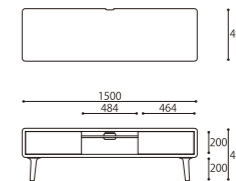

TV BOARD 150

SIZE : W1500xD450xH450
COLOR: Natural / Dark Brown
PRICE : ¥258,000 (税込¥283,800)