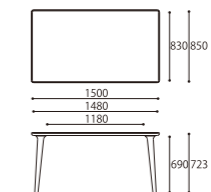

OS2 / BK

BRIDGE
LAMINAM DINING TABLE 180
SIZE : W1800xD850xH723
COLOR : Natural / Dark Brown / Black
PRICE : ¥450,000 (税込¥495,000)

BRIDGE
LAMINAM DINING TABLE 150
SIZE : W1500xD850xH723
COLOR : Natural / Dark Brown / Black
PRICE : ¥390,000 (税込¥429,000)