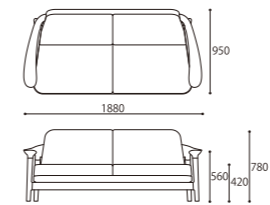

TV BOARD 150

SIZE : W1500xD450xH450
COLOR: Natural / Dark Brown
PRICE : ¥258,000 (税込¥283,800)

LIGHT CHAIR

SIZE : W610xD510xH680 (SH430)
COLOR: Natural / Dark Brown
PRICE : [R2(基本色)] ¥128,000(税込¥140,800)
[特注 Leather] ¥138,000(税込¥151,800)
[特注 Fabric] ¥128,000(税込¥140,800)

DINING TABLE 160 [基本サイズ]

SIZE : W1600xD850xH720
COLOR: Natural / Dark Brown
PRICE : ¥280,000 (税込¥308,000)

SOFA 2S

SIZE : W1880xD950xH780 (SH420)
COLOR: Natural / Dark Brown
PRICE : [R2(基本色)] ¥528,000(税込¥580,800)
[特注 Leather] ¥528,000(税込¥580,800)
[特注 Fabric] ¥450,000(税込¥495,000)