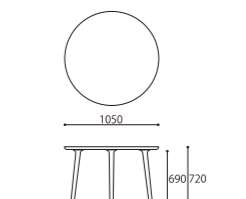

STOOL

SIZE : W450xD300xH500 (SH450)
COLOR: Black
PRICE : ¥88,000 (税込¥96,800)

ROUND TABLE

SIZE : W1050xD1050xH720
COLOR: Black
PRICE : ¥250,000 (税込¥275,000)

BRIDGE

EXTRA EDITION

DESIGN HANS SANDGREN JAKOBSEN