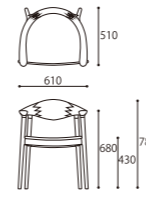

LIGHT CHAIR BK
W610xD510xH680 (SH430)

LIGHT SIDE CHAIR BK
W610xD510xH680 (SH430)

ARM CHAIR

SIZE : W610xD510xH780 (SH430)
COLOR: Black
PRICE : [R2(基本色)] ¥148,000 (税込¥162,800)
[特注 Leather] ¥158,000 (税込¥173,800)
[特注 Fabric] ¥148,000 (税込¥162,800)