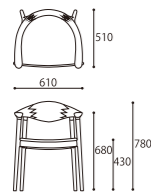

SOFA 2S DB
W1880xD950xH780 (SH420)

SOFA 1S DB
W930xD950xH780 (SH420)

OTTOMAN NA
W610xD500xH430

TV BOARD 180 NA
W1800xD450xH450

TV BOARD 150 NA
W1500xD450xH450

OTTOMAN DB
W610xD500xH430

TV BOARD 180 DB
W1800xD450xH450

TV BOARD 150 DB
W1500xD450xH450

DESK NA
W700xD500xH820

STOOL NA
W450xD300xH500 (SH450)

HEADREST
W510xD170xH490

DESK DB
W700xD500xH820

STOOL DB
W450xD300xH500 (SH450)

HEADREST
W510xD170xH490

ARM CHAIR

SIZE : W610xD510xH780 (SH430)
COLOR: Natural / Dark Brown
PRICE : [R2(基本色)] ¥148,000(税込¥162,800)
[特注 Leather] ¥158,000(税込¥173,800)
[特注 Fabric] ¥148,000(税込¥162,800)

DINING TABLE 180 [基本サイズ]

SIZE : W1800xD850xH720
COLOR: Natural / Dark Brown
PRICE : ¥298,000 (税込¥327,800)