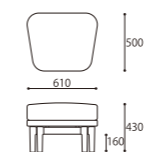

OTTOMAN

SIZE : W610xD500xH430
COLOR: Natural / Dark Brown
PRICE : [R2(基本色)] ¥108,000(税込¥118,800)
[特注 Leather] ¥108,000(税込¥118,800)
[特注 Fabric] ¥90,000(税込¥99,000)

※布タイプのクッションカバーのみドライクリーニングが可能です。