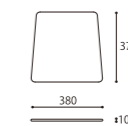

※布タイプのカバーのみドライクリーニングが可能です。