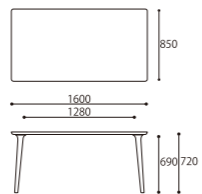

TV BOARD 150 DB
W1500xD450xH450

DESK NA
W700xD500xH820

STOOL NA
W450xD300xH500 (SH450)

HEADREST
W510xD170xH490

DESK DB
W700xD500xH820

STOOL DB
W450xD300xH500 (SH450)

HEADREST
W510xD170xH490

ARM CHAIR

SIZE : W610xD510xH780 (SH430)
COLOR: Natural / Dark Brown
PRICE : [R2(基本色)] ¥148,000(税込¥162,800)
[特注 Leather] ¥158,000(税込¥173,800)
[特注 Fabric] ¥148,000(税込¥162,800)

DINING TABLE 180 [基本サイズ]

SIZE : W1800xD850xH720
COLOR: Natural / Dark Brown
PRICE : ¥298,000 (税込¥327,800)

TV BOARD 150

SIZE : W1500xD450xH450
COLOR: Natural / Dark Brown
PRICE : ¥258,000 (税込¥283,800)

LIGHT CHAIR

SIZE : W610xD510xH680 (SH430)
COLOR: Natural / Dark Brown
PRICE : [R2(基本色)] ¥128,000(税込¥140,800)
[特注 Leather] ¥138,000(税込¥151,800)
[特注 Fabric] ¥128,000(税込¥140,800)

DINING TABLE 160 [基本サイズ]

SIZE : W1600xD850xH720
COLOR: Natural / Dark Brown
PRICE : ¥280,000 (税込¥308,000)

SOFA 2S

SIZE : W1880xD950xH780 (SH420)
COLOR: Natural / Dark Brown
PRICE : [R2(基本色)] ¥528,000(税込¥580,800)
[特注 Leather] ¥528,000(税込¥580,800)
[特注 Fabric] ¥450,000(税込¥495,000)