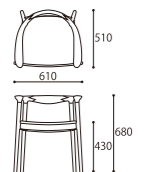

TV BOARD 150 DB
W1500xD450xH450

DESK NA
W700xD500xH820

STOOL NA
W450xD300xH500 (SH450)

HEADREST
W510xD170xH490

DESK DB
W700xD500xH820

STOOL DB
W450xD300xH500 (SH450)

HEADREST
W510xD170xH490

ARM CHAIR

SIZE : W610xD510xH780 (SH430)
COLOR: Natural / Dark Brown
PRICE : [R2(基本色)] ¥148,000(税込¥162,800)
[特注 Leather] ¥158,000(税込¥173,800)
[特注 Fabric] ¥148,000(税込¥162,800)

DINING TABLE 180 [基本サイズ]

SIZE : W1800xD850xH720
COLOR: Natural / Dark Brown
PRICE : ¥298,000 (税込¥327,800)

TV BOARD 150

SIZE : W1500xD450xH450
COLOR: Natural / Dark Brown
PRICE : ¥258,000 (税込¥283,800)

LIGHT CHAIR

SIZE : W610xD510xH680 (SH430)
COLOR: Natural / Dark Brown
PRICE : [R2(基本色)] ¥128,000(税込¥140,800)
[特注 Leather] ¥138,000(税込¥151,800)
[特注 Fabric] ¥128,000(税込¥140,800)