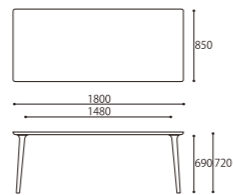

ROUND TABLE NA
W1050xD1050xH720

DINING TABLE 180 DB
W1800xD850xH720

DINING TABLE 160 DB
W1600xD850xH720

ROUND TABLE DB
W1050xD1050xH720

BENCH 150 NA
W1530xD380xH450

BENCH 120 NA
W1230xD380xH450

COFFEE TABLE 120 NA
W1200xD600xH400

SOFA 2S DB
W1880xD950xH780 (SH420)

SOFA 1S DB
W930xD950xH780 (SH420)

OTTOMAN NA
W610xD500xH430

TV BOARD 180 NA
W1800xD450xH450

TV BOARD 150 NA
W1500xD450xH450

OTTOMAN DB
W610xD500xH430

TV BOARD 180 DB
W1800xD450xH450

TV BOARD 150 DB
W1500xD450xH450

DESK NA
W700xD500xH820

STOOL NA
W450xD300xH500 (SH450)

HEADREST
W510xD170xH490

DESK DB
W700xD500xH820

STOOL DB
W450xD300xH500 (SH450)

HEADREST
W510xD170xH490

ARM CHAIR

SIZE : W610xD510xH780 (SH430)
COLOR: Natural / Dark Brown
PRICE : [R2(基本色)] ¥148,000(税込¥162,800)
[特注 Leather] ¥158,000(税込¥173,800)
[特注 Fabric] ¥148,000(税込¥162,800)

DINING TABLE 180 [基本サイズ]

SIZE : W1800xD850xH720
COLOR: Natural / Dark Brown
PRICE : ¥298,000 (税込¥327,800)