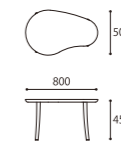

COUCH SIDE TABLE

SIZE : W800xD500xH450
COLOR : Soap / Black
PRICE : ¥68,000 (税込¥74,800)