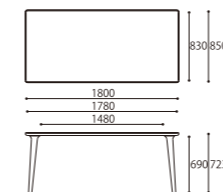

OS2 / BK

BRIDGE
LAMINAM DINING TABLE 180
SIZE : W1800xD850xH723
COLOR : Natural / Dark Brown / Black
PRICE : ¥450,000 (税込¥495,000)

BRIDGE
LAMINAM DINING TABLE 150
SIZE : W1500xD850xH723
COLOR : Natural / Dark Brown / Black
PRICE : ¥390,000 (税込¥429,000)